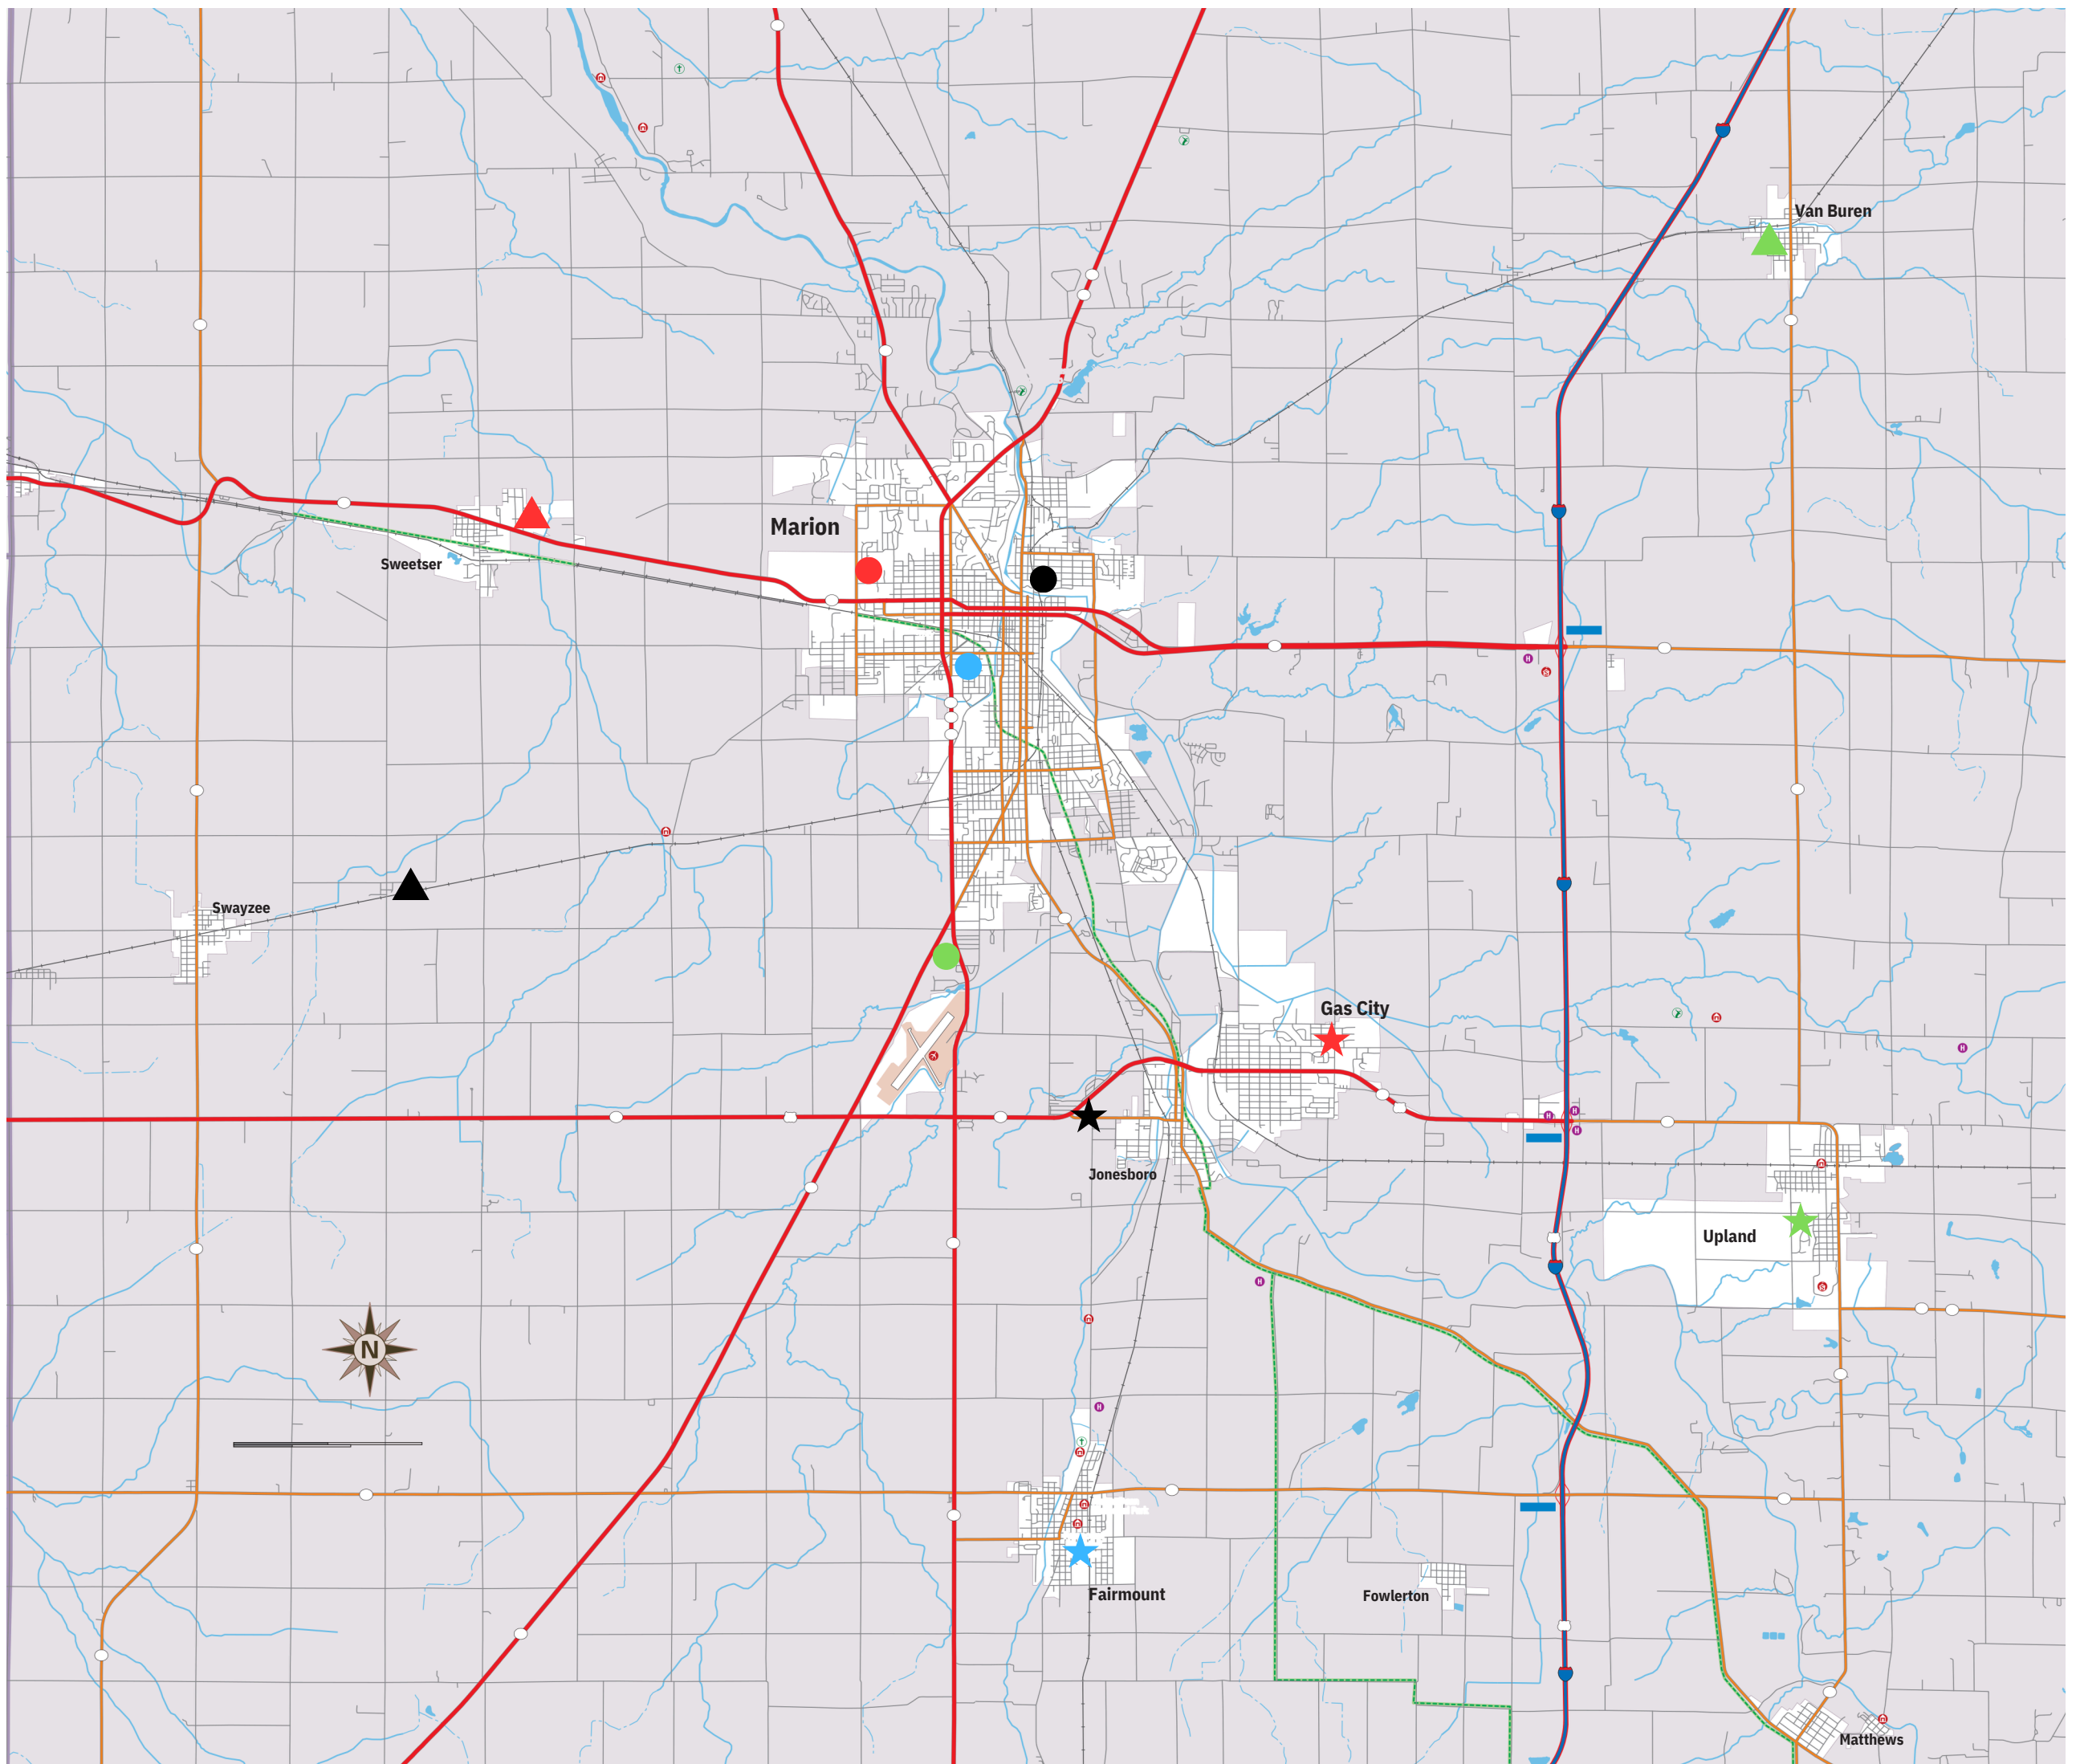

GRANT COUNTY 2024 POLLING CENTERS

Marion Locations

- YMCA: 123 Sutter Way
- The Tabernacle Church: 304 N. Miller Ave.
- Faulkner Center: 1221 W. 12th St.
- Lakeview Wesleyan Church: 5316 S. Western Ave.

Gas City/Jonesboro Locations

- ★ Eastview Wesleyan Church: 414 N. 10th St., Gas City
- ★ Westview Wesleyan Church: 1300 W. 6th St., Jonesboro

Fairmount/ Fowlerlton Locations

- ★ Playacres Park "The Shelter": 300 E. Madison St., Fairmount

Upland/ Matthews Locations

- ★ Upland Community Church: 439 W. Berry Ave., Upland

Sweetser Locations

- ▲ Liberty Baptist Church: 517 Church St.

Swayzee/ Converse Locations

- ▲ Herbst United Methodist Church: 2561 S. 600 W., Marion

Van Buren Locations

- ▲ Van Buren Church of the Vine (Fellowship Hall): 105 S. 2nd St.